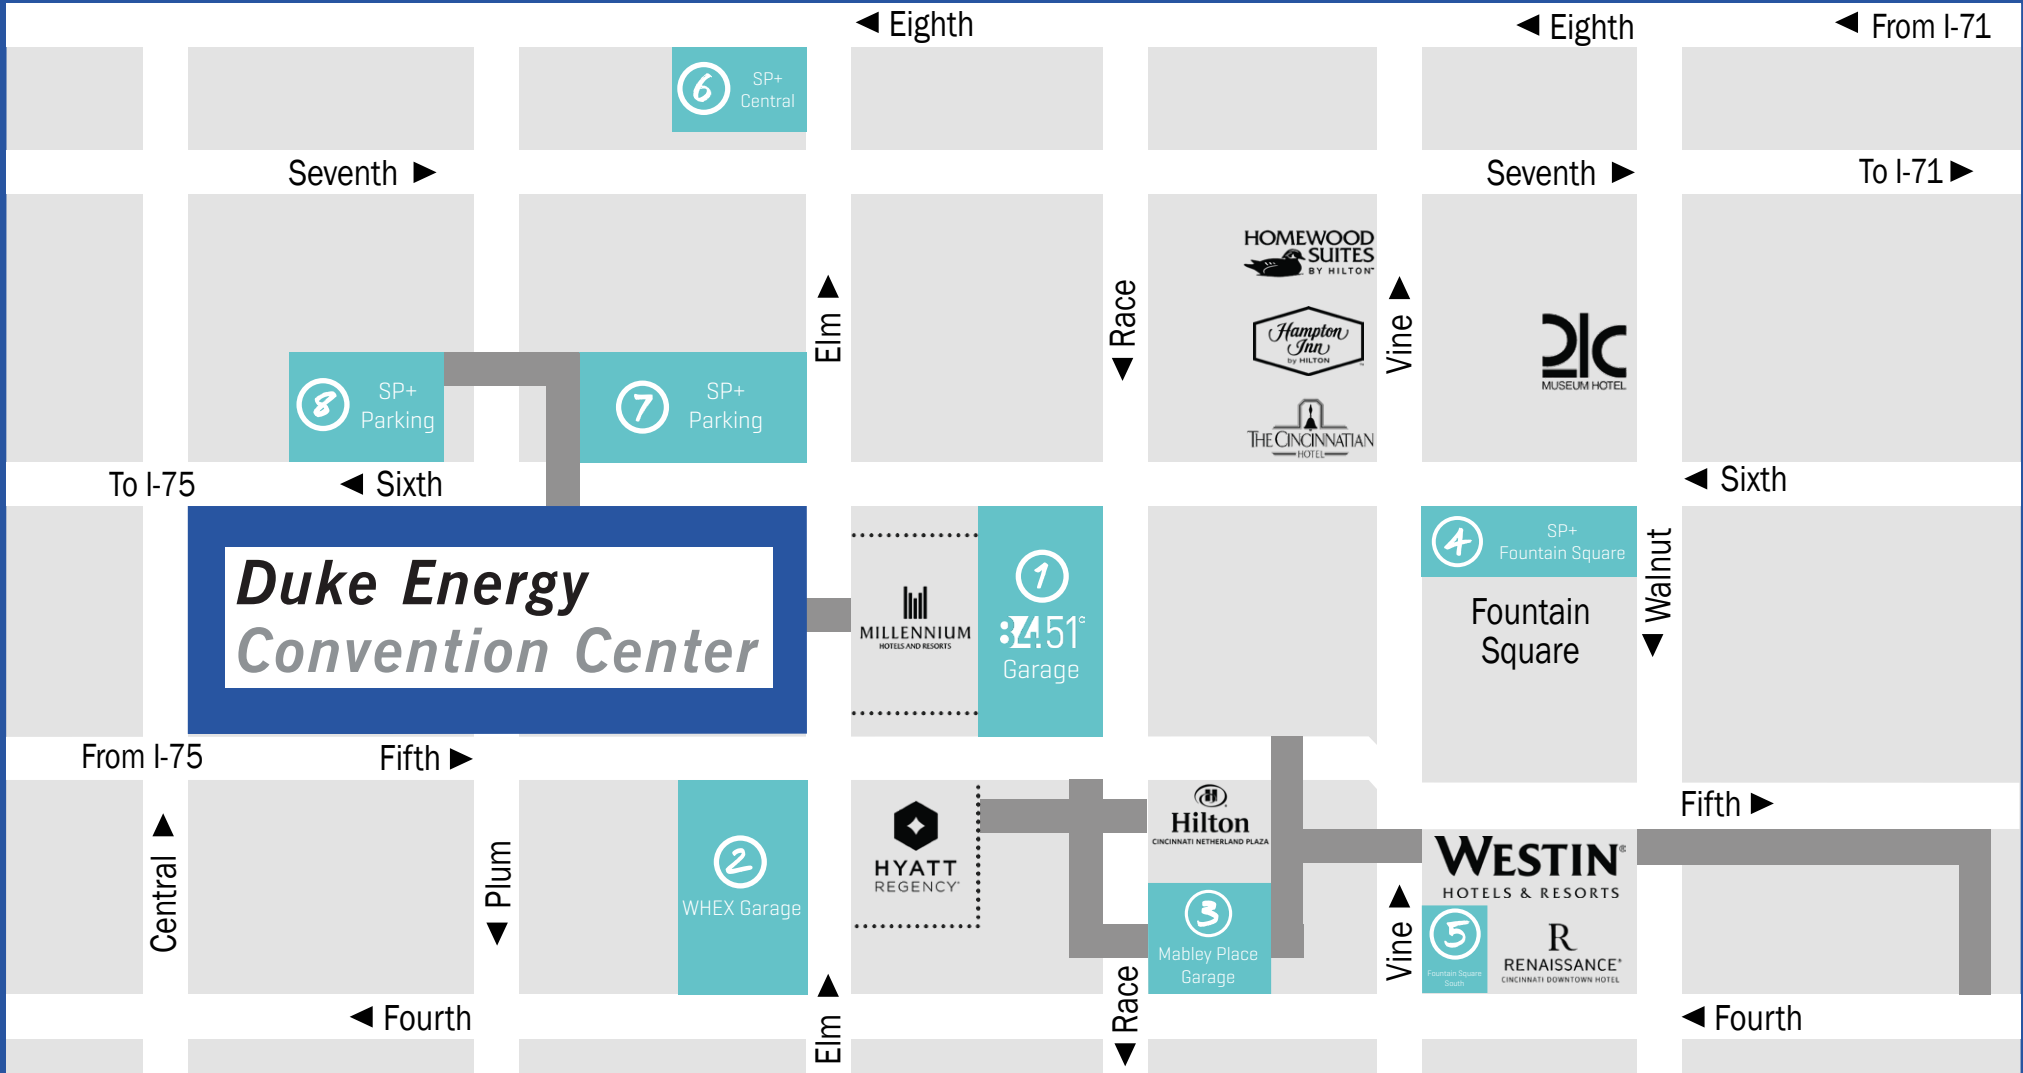

Downtown Cincinnati Preferred Convention Parking

Preferred Parking

Hourly/Daily Rate: Overnight:

1	\$2-17	\$21
2	\$15	\$21
3	\$1-17	\$21
4	\$1-17	\$21

Additional Parking

Hourly/Daily Rate: Overnight:

5	\$1-17	\$21
6	\$2-9	N/A
7	\$10	\$10
8	\$10	\$10

 Skywalk

*Rates subject to change

CINCINNATIUSA
CONVENTION & VISITORS BUREAU